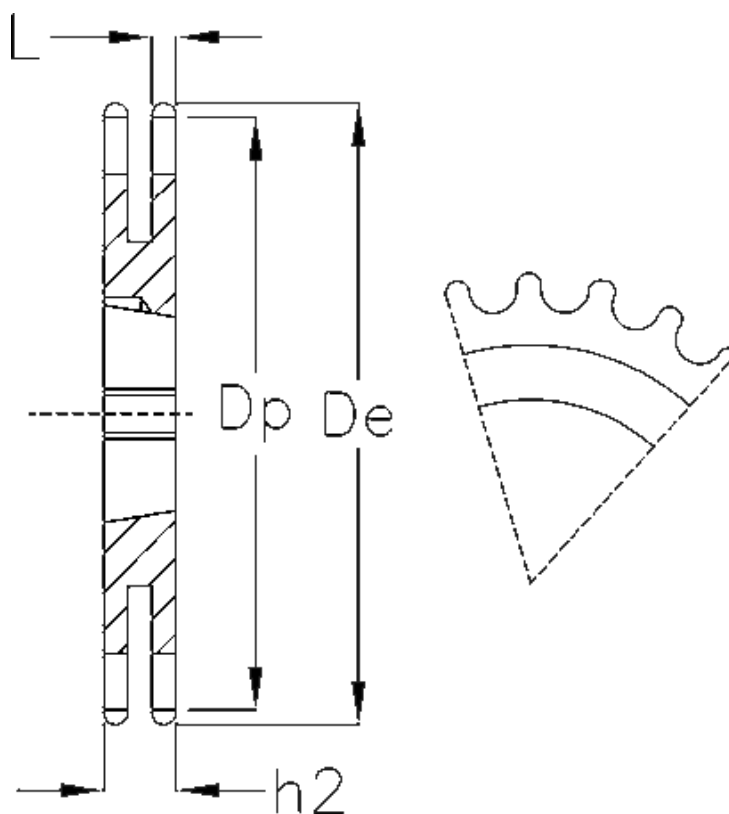

Article number: 616032006022

Description: Taperbored sprocket 10 B-2 Z=22 duplex  
for bushing 1610

## Measures

Buchse = 1610  
C = 1.6  
Chain = 10 B-2  
Chain size = 5/8" x 3/8"  
De = 118  
Dp = 111.55  
H = 25.5  
h2 = 25.5

Material = Stål  
Number of teeth = 22